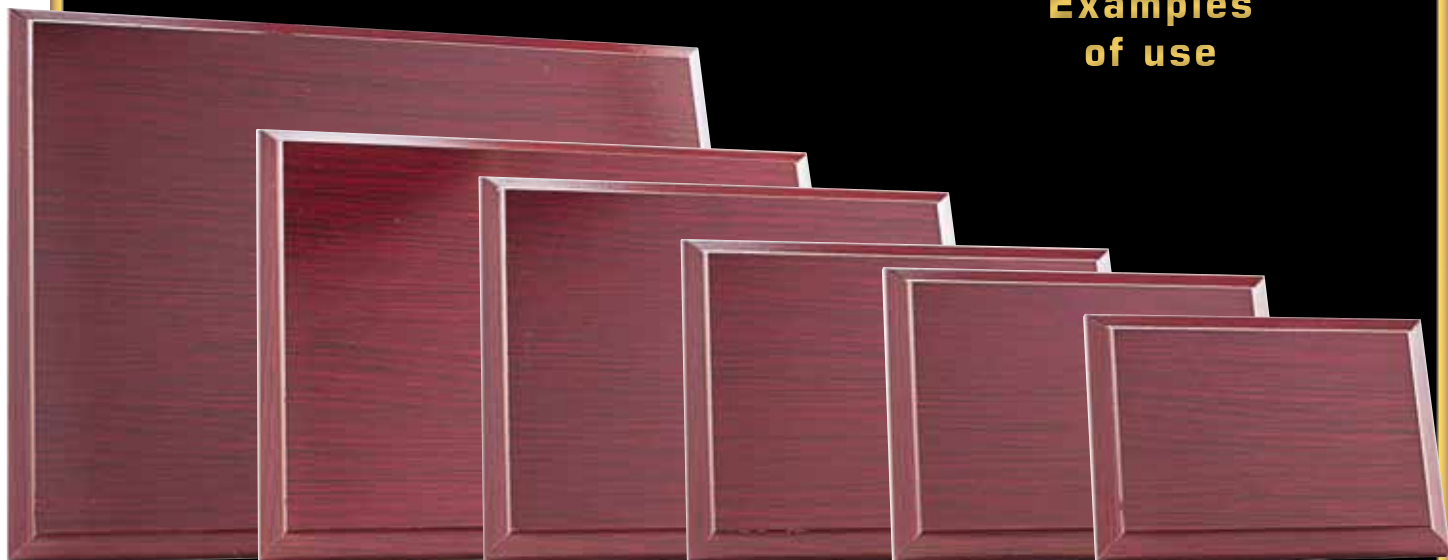

PCY1801
297x225mm

SHIELD HOLDERS USED ON THESE PLAQUES

PCY1802
225x167mm

**SEE YOUR RETAILER
FOR CUSTOM COLOUR-TEC
DESIGNS TO SUIT YOUR
CLUB, SPORT OR EVENT**

PCY1803
297x225mm

PCY1804
380x280mm

Examples of use