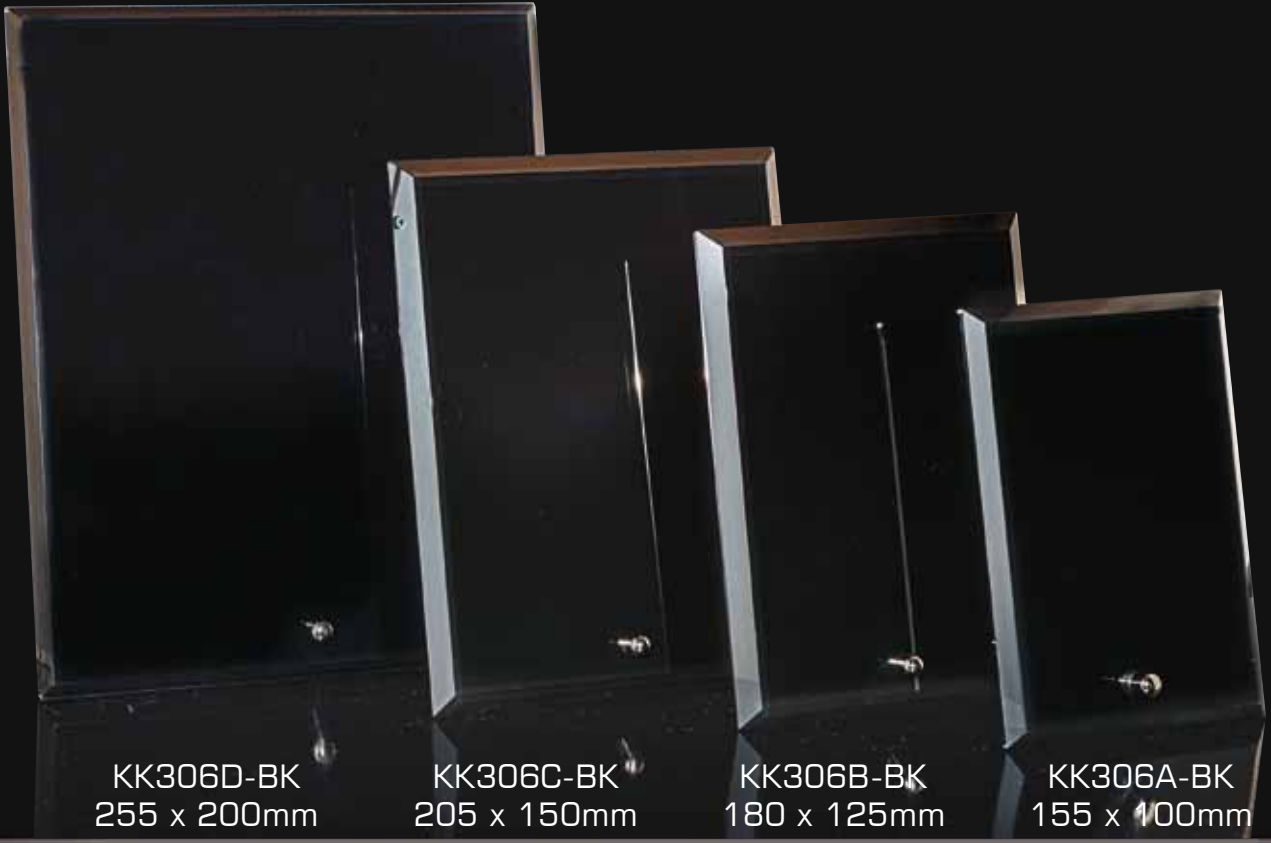

BLACK GLASS

* Glass is 10mm thick

KK306D-BK
255 x 200mm

KK306C-BK
205 x 150mm

KK306B-BK
180 x 125mm

KK306A-BK
155 x 100mm

All KK306 awards can be Etched or Colour-Tec printed on.