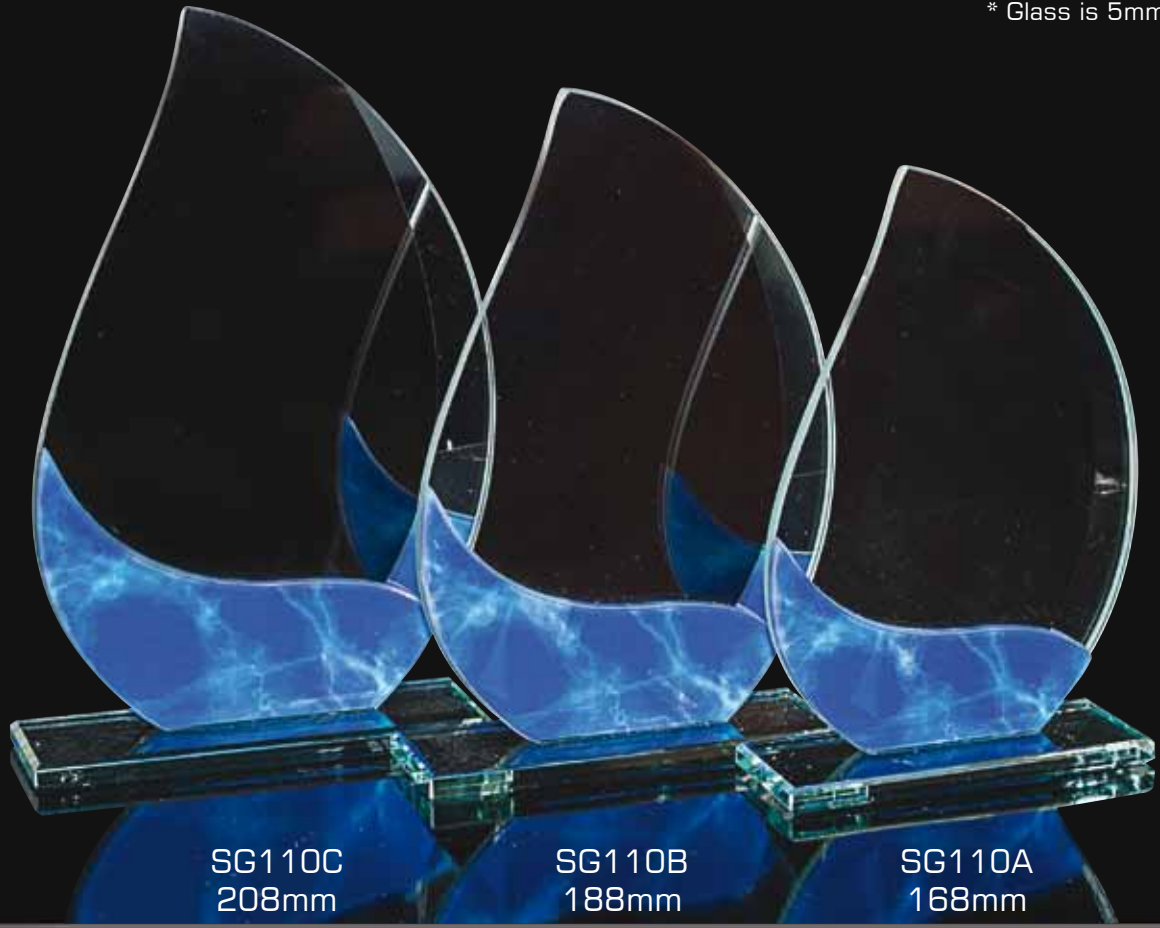

CLEAR GLASS

* Glass is 5mm thick

SG016C
208mm

SG016B
188mm

SG016A
168mm

All SG016 awards can be Etched on.

FINISHED EXAMPLE

Example of Laser Etching

CLEAR GLASS

* Glass is 5mm thick

SG110C
208mm

SG110B
188mm

SG110A
168mm

All SG110 awards can be Etched on.

FINISHED EXAMPLE

Example of Laser Etching