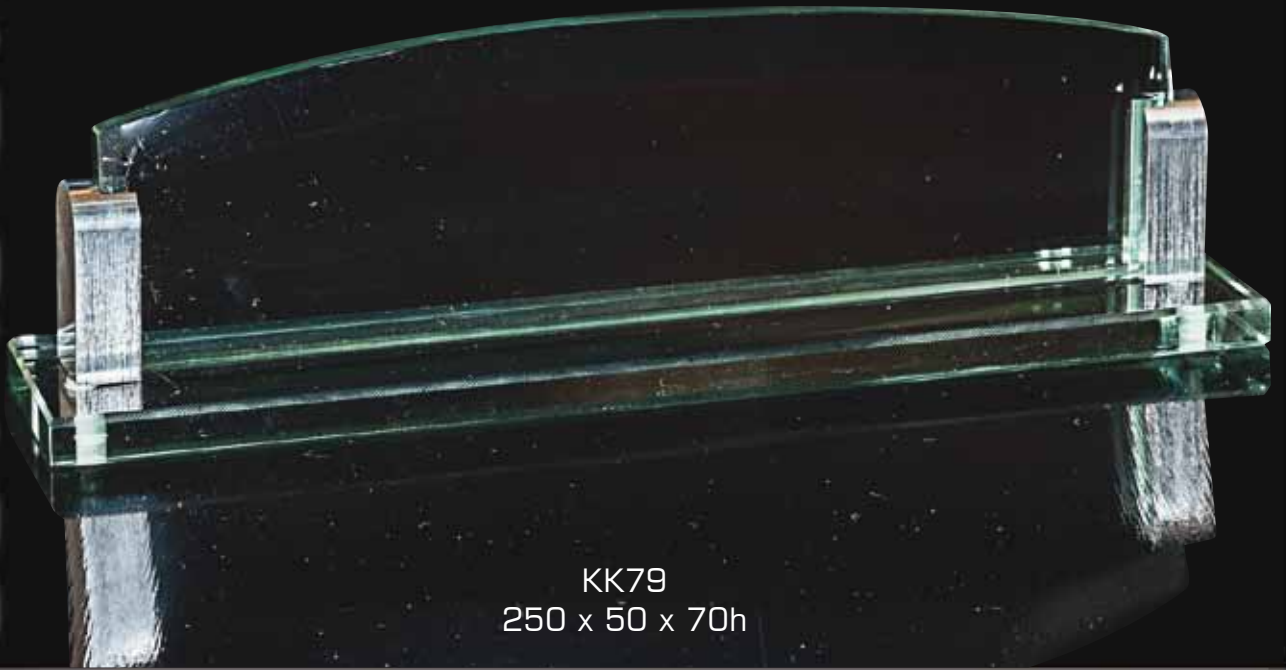

All KK320 awards can be Etched or Colour-Tec printed on.

FINISHED EXAMPLES

Example of Colour-Tec Printing

Example of Laser Etching

Speak to your retailer for further information

CLEAR GLASS

* Glass is 10mm thick