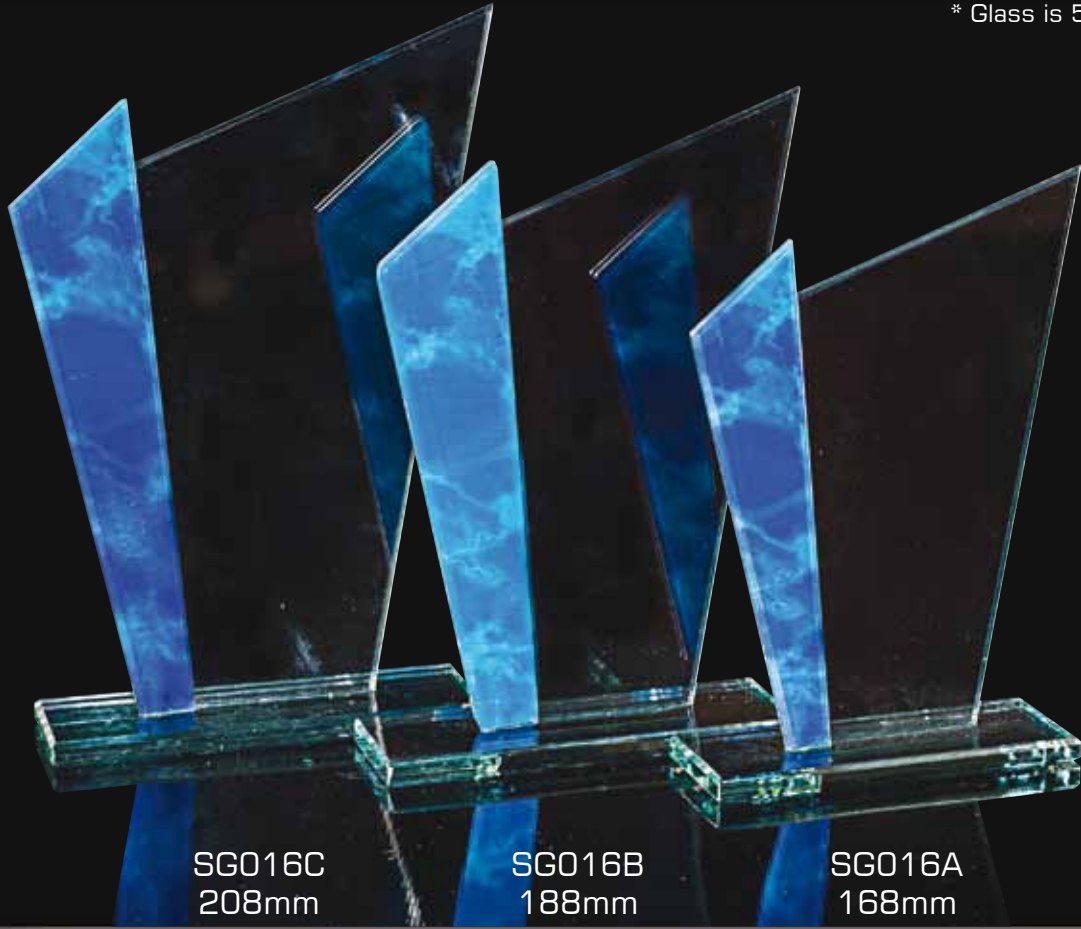

Example of
Colour-Tec
Printing

Example of
Laser Etching

Example of
Colour-Tec
Printing

Example of
Laser Etching

Example of
Colour-Tec
Printing

Example of
Laser Etching

Speak to your retailer for further information

CLEAR GLASS

* Glass is 5mm thick

SG016C
208mm

SG016B
188mm

SG016A
168mm

All SG016 awards can be Etched on.

FINISHED EXAMPLE

Example of Laser Etching