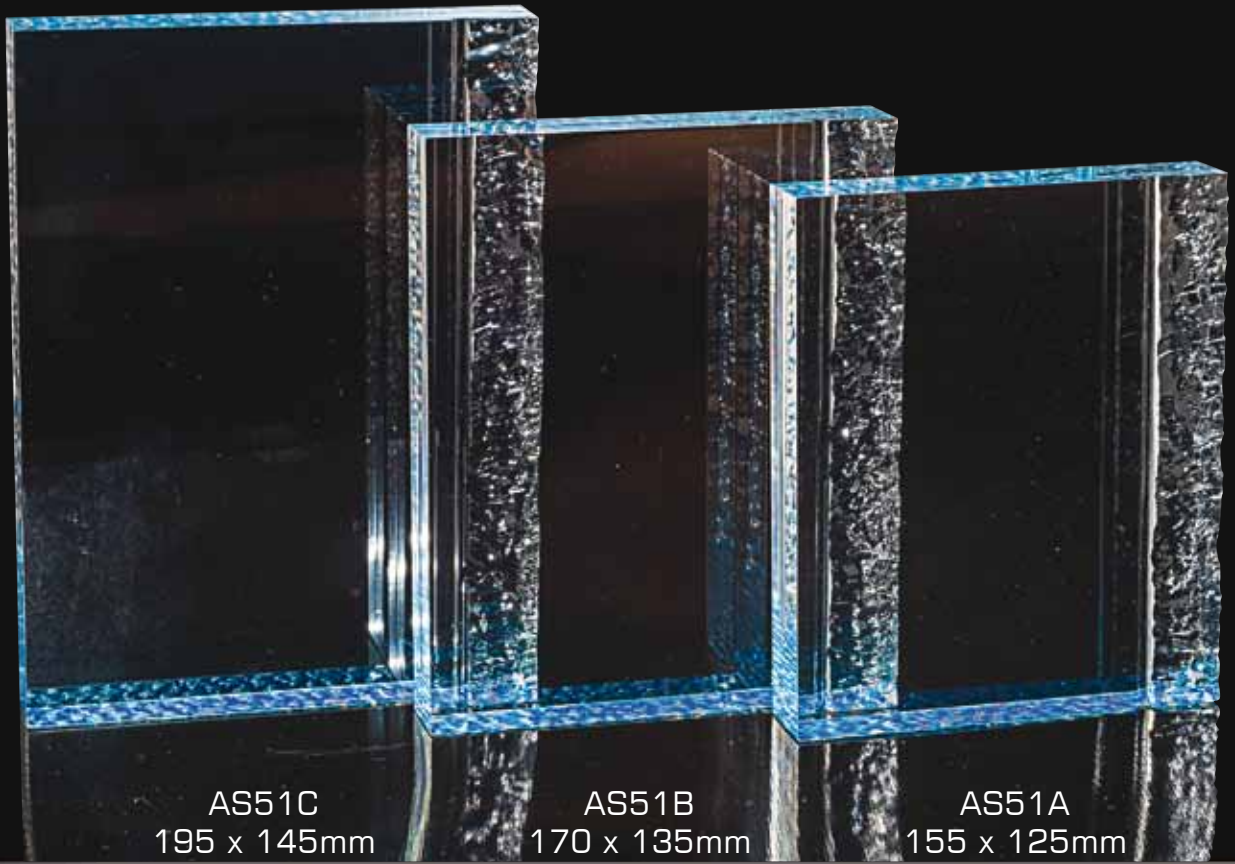

* Acrylic is 25mm thick

All AS54 awards can be Etched or Colour-Tec printed on.

FINISHED EXAMPLES

Example of Colour-Tec Printing

Example of Laser Etching

CLEAR ACRYLIC

AS51C
195 x 145mm

AS51B
170 x 135mm