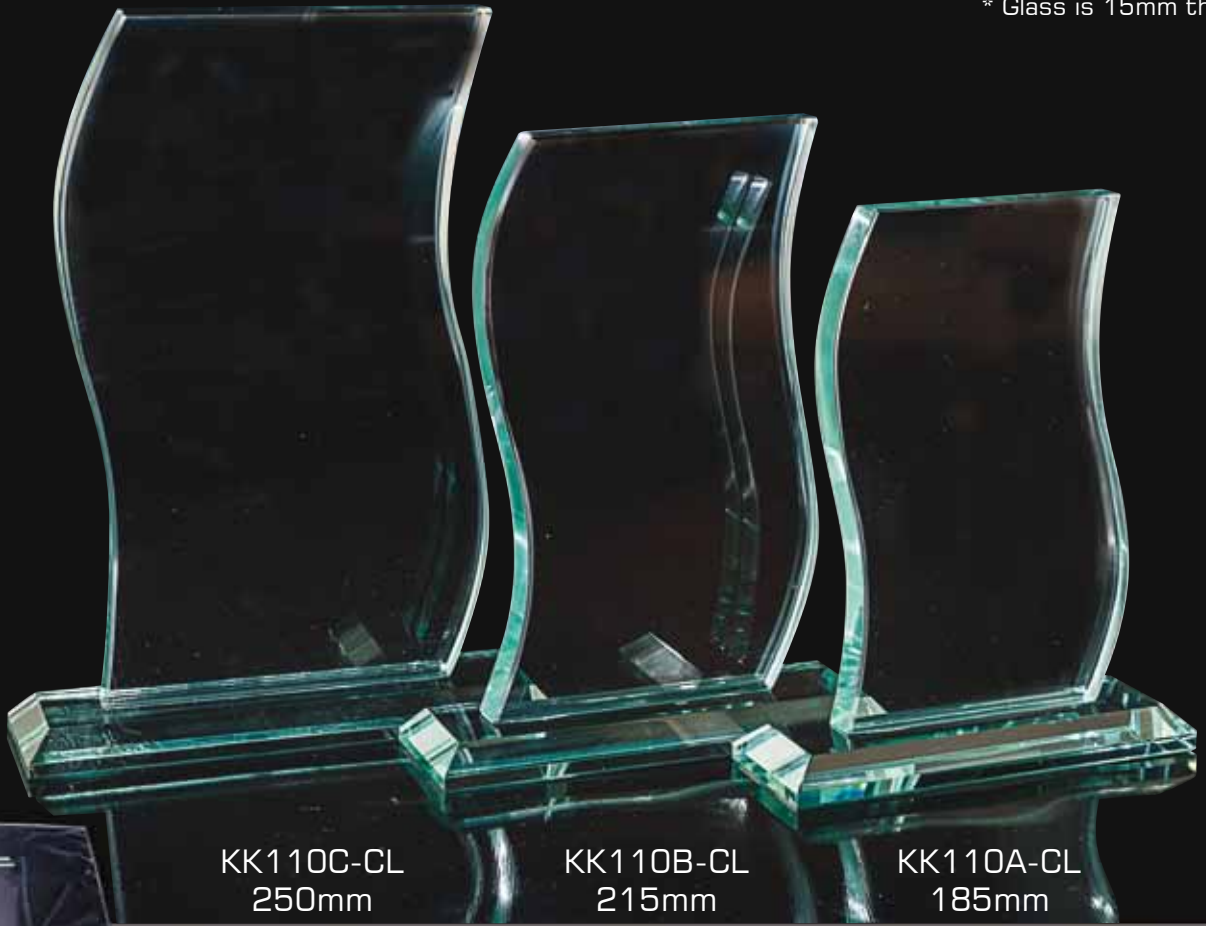

All awards can be Etched or Colour-Tec printed on.

FINISHED EXAMPLES

Example of Colour-Tec Printing

Example of Laser Etching

CLEAR GLASS

* Glass is 15mm thick

KK110C-CL
250mm

KK110B-CL
215mm