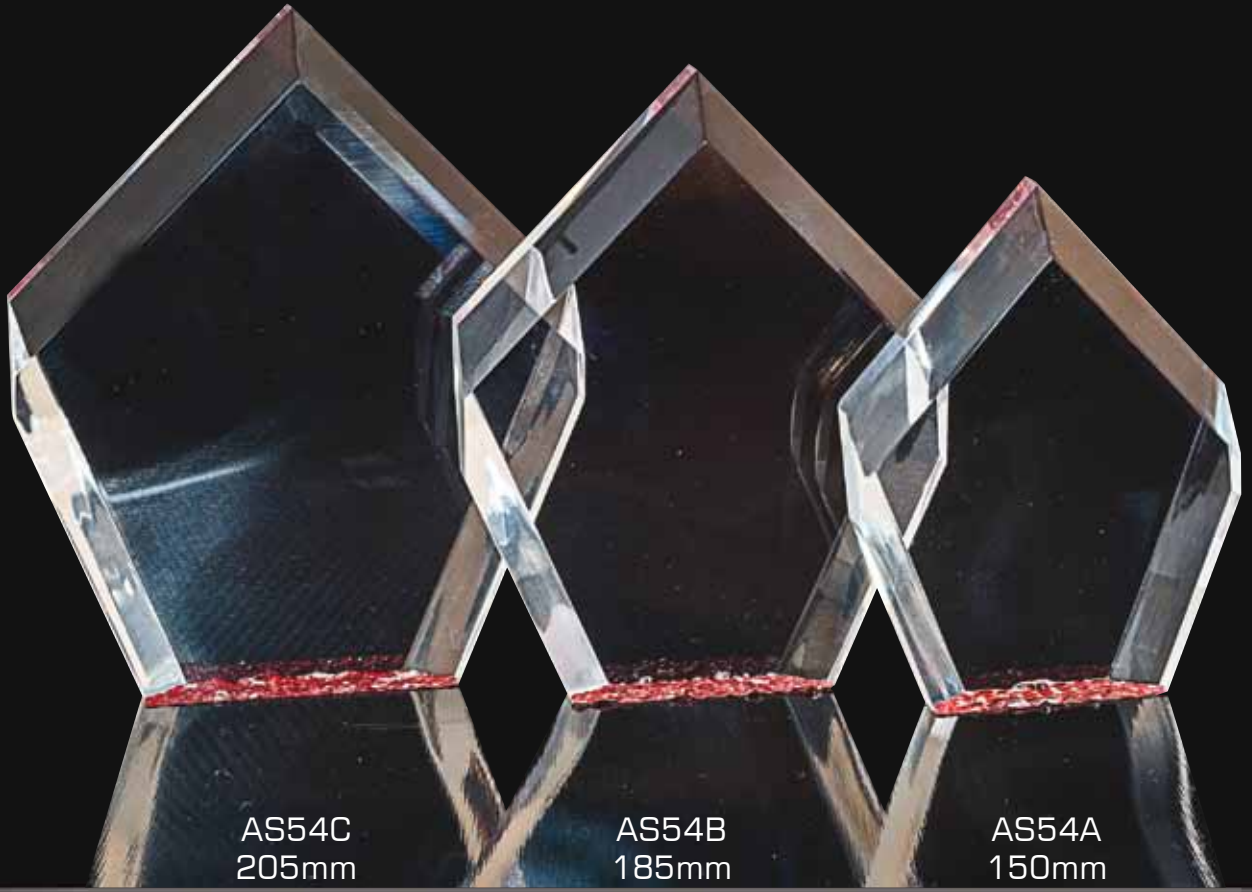

FINISHED EXAMPLES

Example of
Colour-Tec Printing

Example of
Laser Etching

Speak to your retailer for further information

CLEAR ACRYLIC

AS54C
205mm

AS54B
185mm

AS54A
150mm

* Acrylic is 25mm thick

All AS54 awards can be Etched or Colour-Tec printed on.

FINISHED EXAMPLES

Example of Colour-Tec Printing

Example of Laser Etching

CLEAR ACRYLIC

AS51C
195 x 145mm

AS51B
170 x 135mm