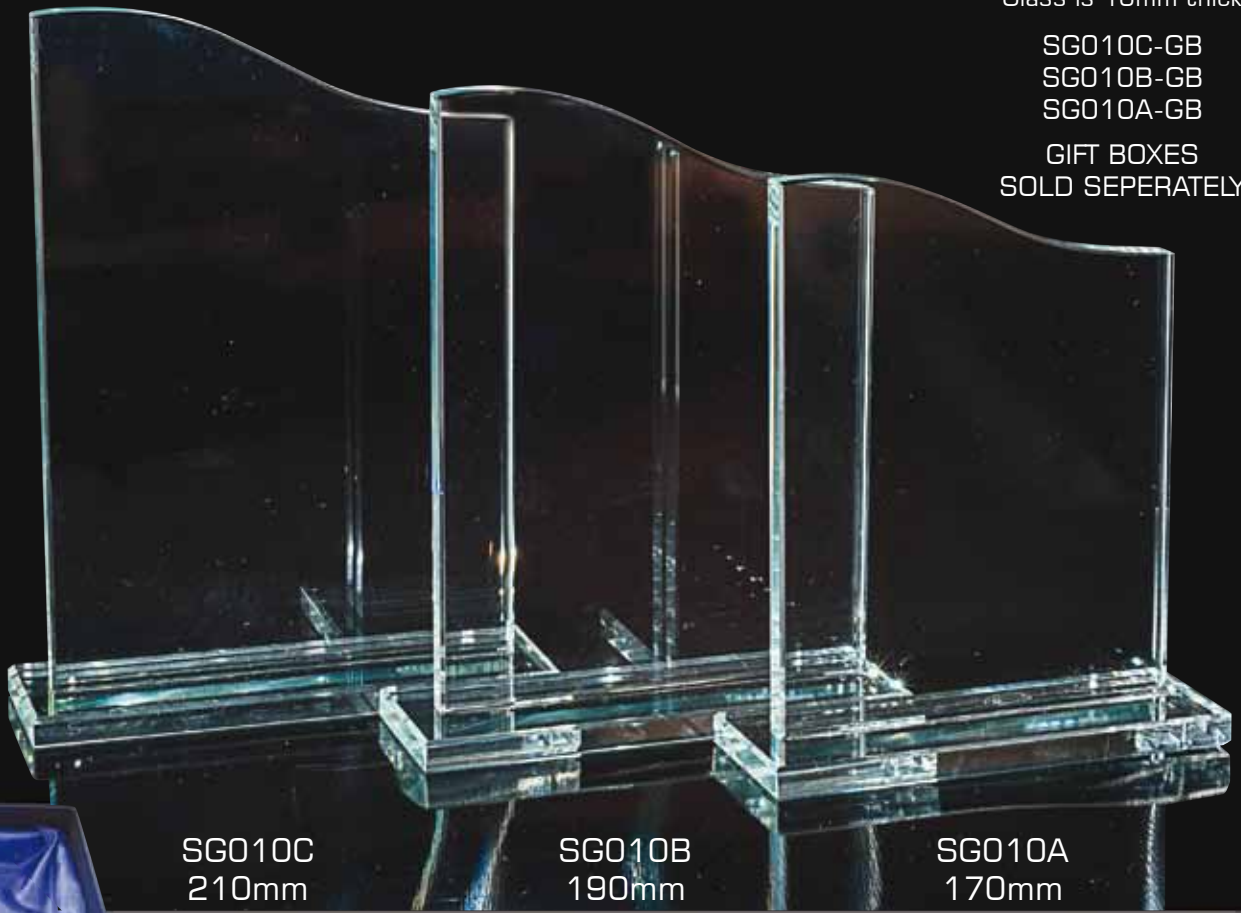

Example of Colour-Tec Printing

Example of Laser Etching

Speak to your retailer for further information

CLEAR GLASS

* Glass is 10mm thick

SG010C-GB
SG010B-GB
SG010A-GB

GIFT BOXES
SOLD SEPERATELY

SG010C
210mm