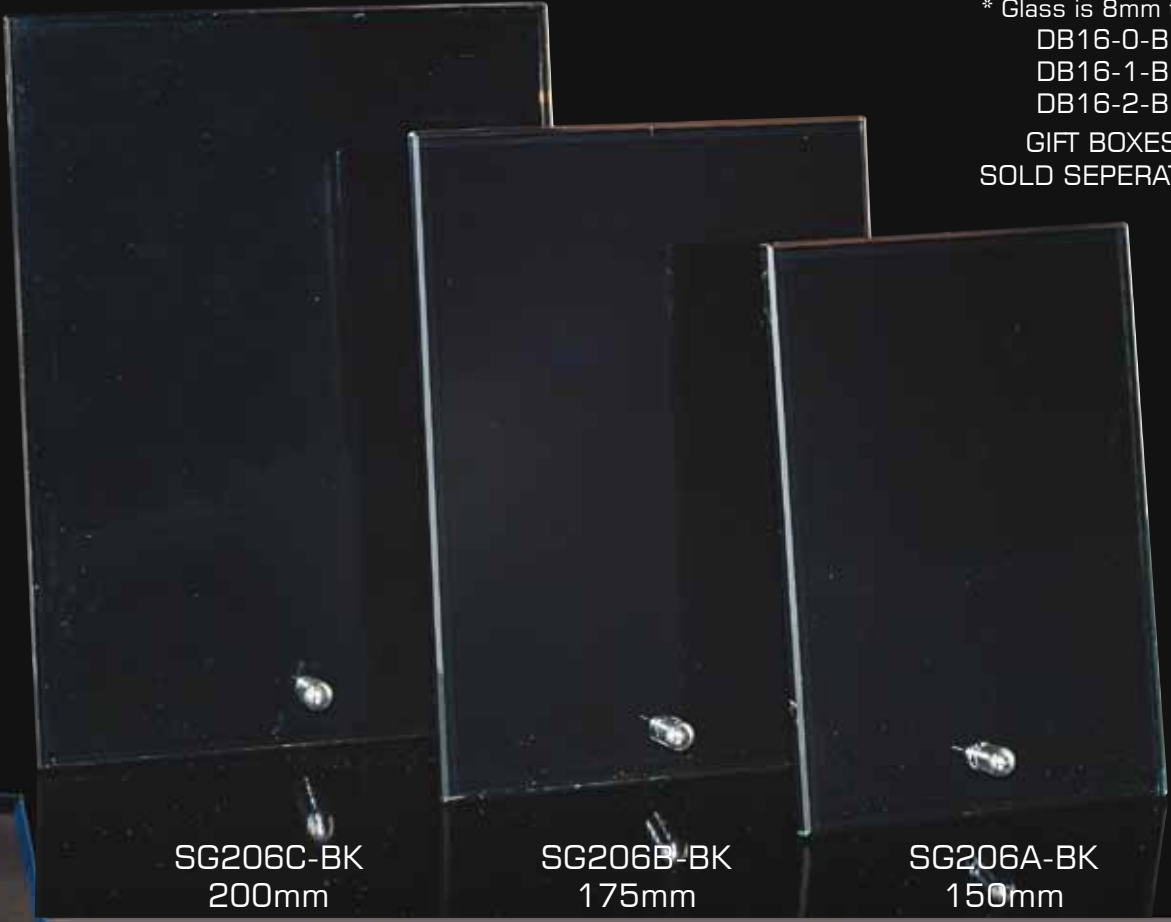

BLACK GLASS

* Glass is 8mm thick
DB16-0-B
DB16-1-B
DB16-2-B
GIFT BOXES
SOLD SEPERATELY

SG206C-BK
200mm

SG206B-BK
175mm

SG206A-BK
150mm

All SG206-BK awards can be Etched or Colour-Tec printed on.