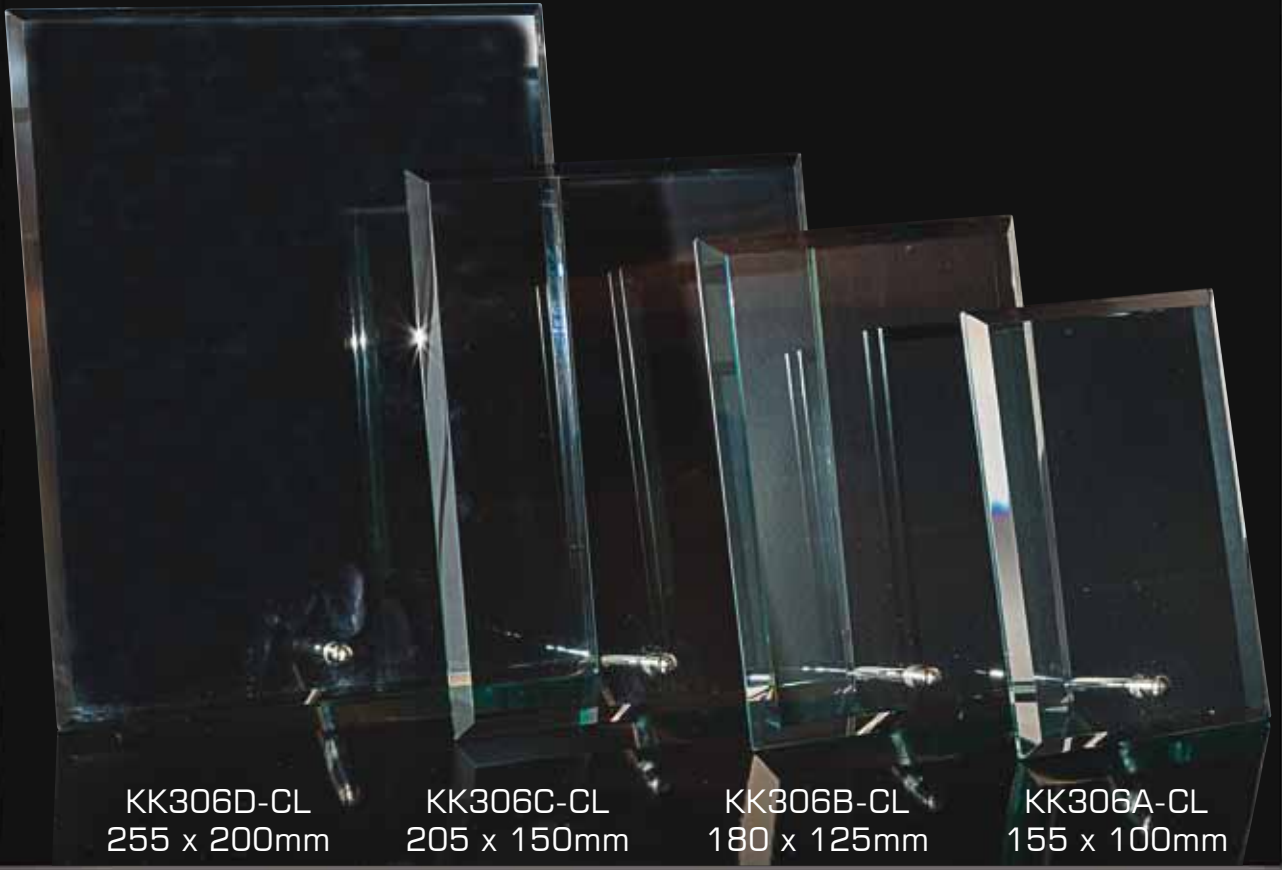

* Glass is 10mm thick

KK306D-CL
255 x 200mm

KK306C-CL
205 x 150mm

KK306B-CL
180 x 125mm

KK306A-CL
155 x 100mm

All KK306 awards can be Etched or Colour-Tec printed on.

FINISHED EXAMPLES

Example of Colour-Tec Printing