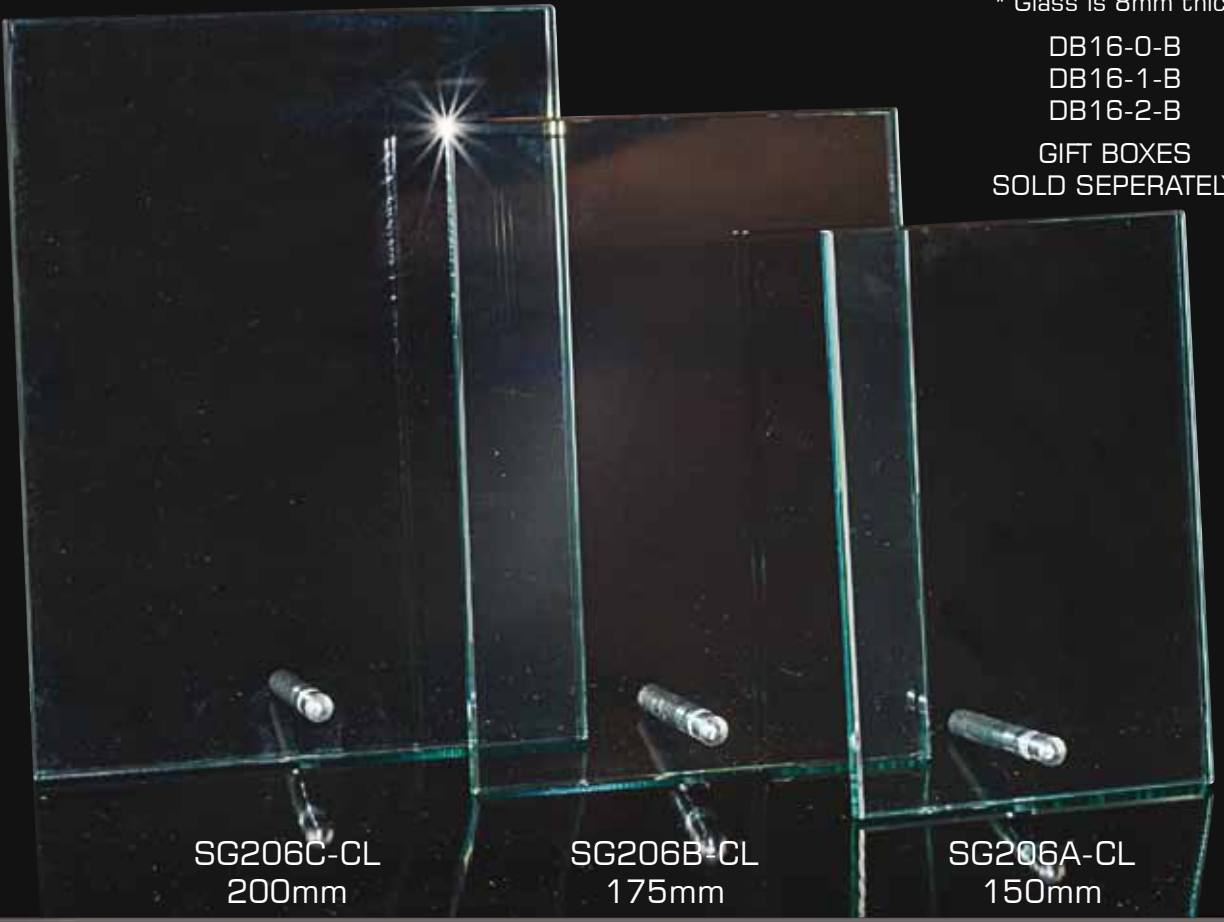

Example of Laser Etching

Speak to your retailer for further information

CLEAR GLASS

* Glass is 8mm thick

DB16-0-B

DB16-1-B

DB16-2-B

GIFT BOXES
SOLD SEPERATELY